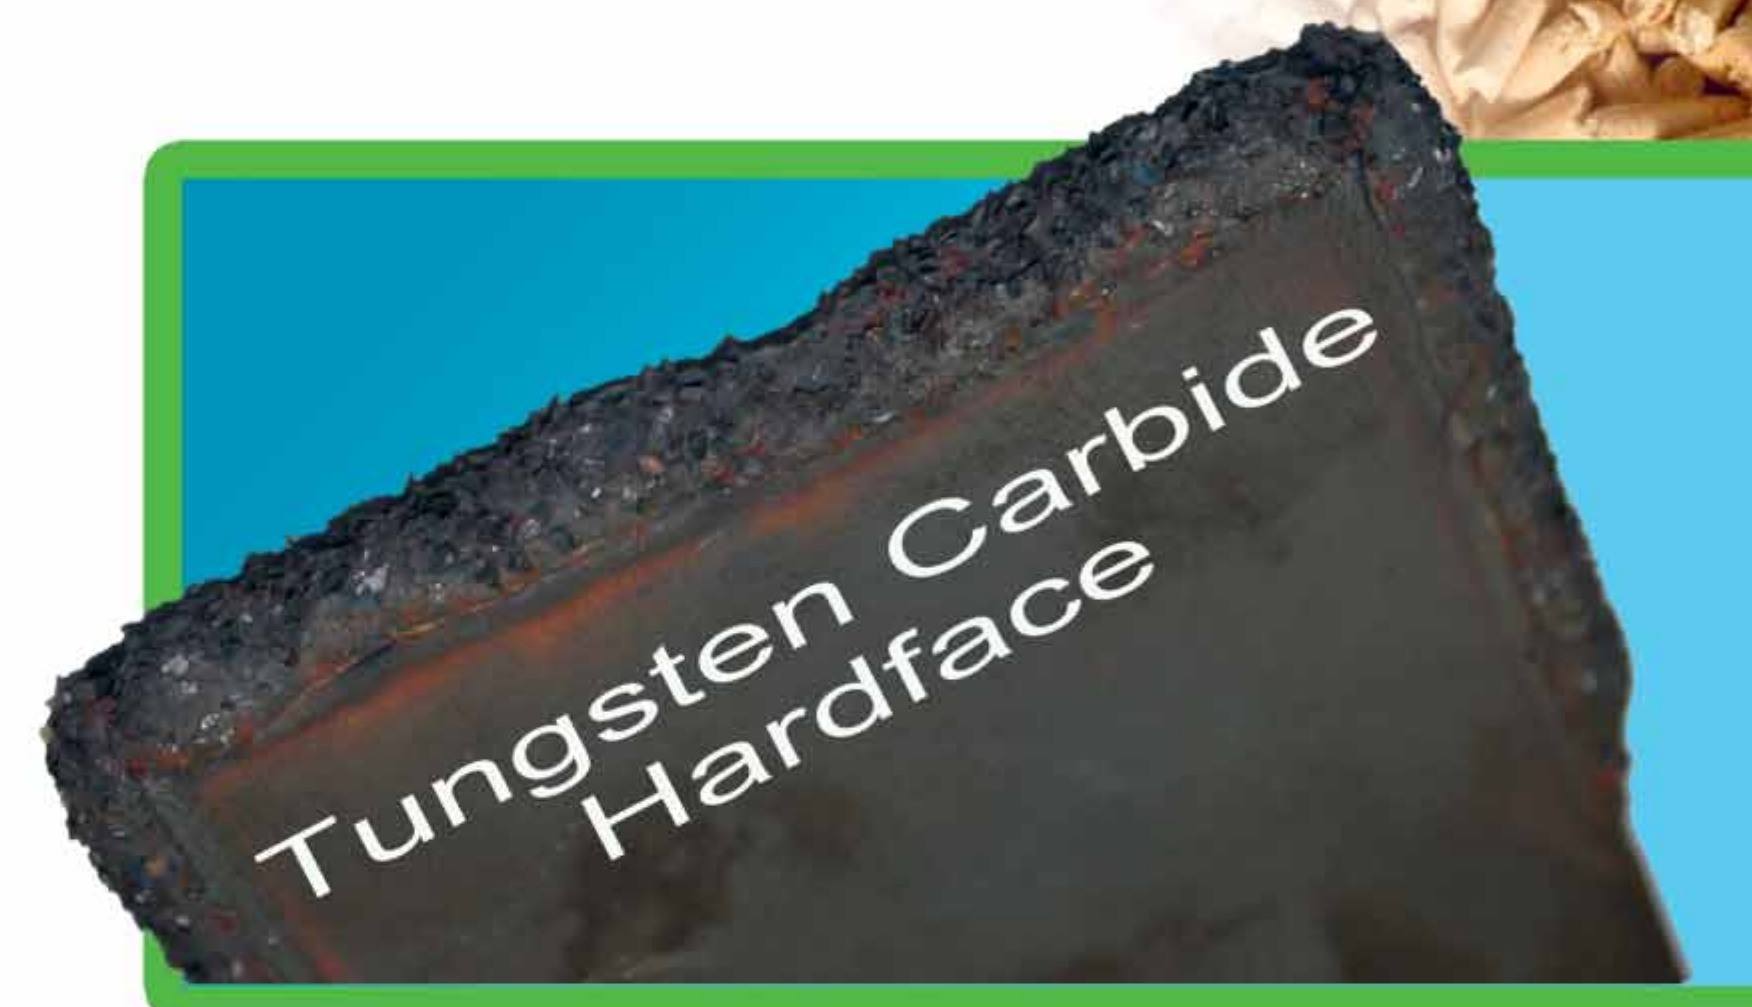

Since 1883

Hammer Mill

- Heavy duty
- High tipspeed
- Large screen area
- High capacity
- Long life hammers
- Easy access
- Cost effective

CONTACT CPM/Europe BV Distelweg 89, 1031 HD Amsterdam, The Netherlands, Phone +31 20 494 61 11, Fax +31 20 636 42 94, info@cpmeurope.nl